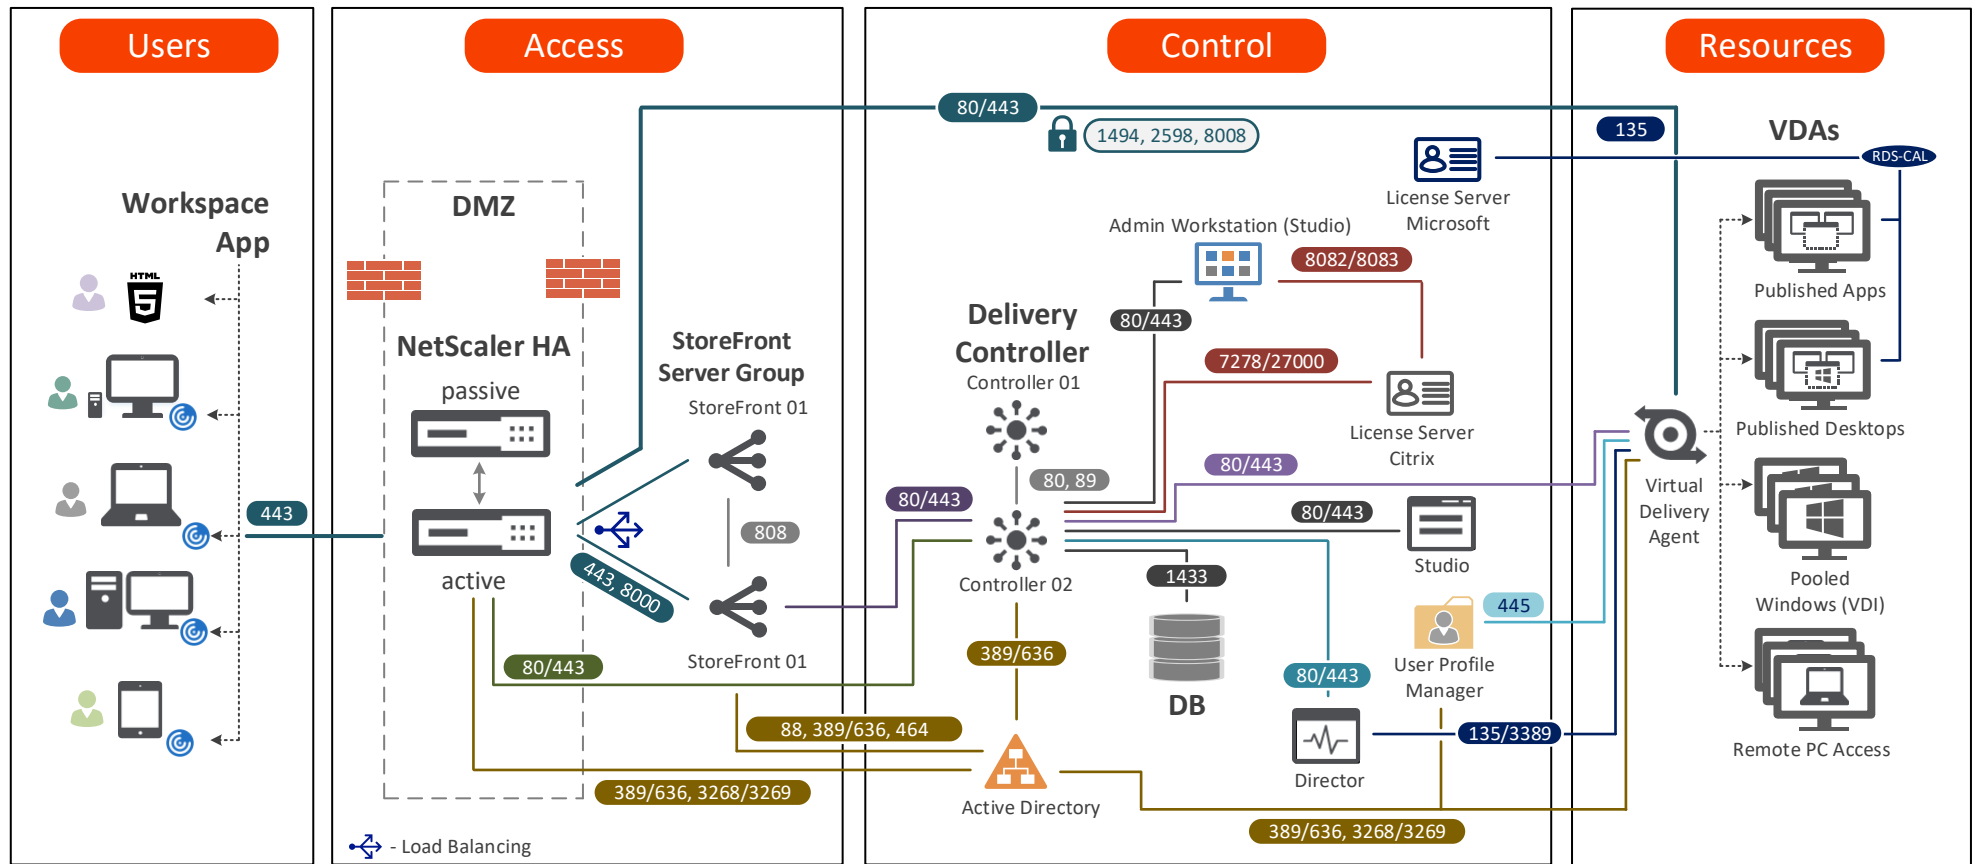

Virtual Apps and Desktops Architecture and Communication Ports - On-Premises

KREYMAN
SHARING KNOWLEDGE

Hosts

80/443
Citrix Hypervisor
Pool Master

443
Vmware
vCenter

9440*
Nutanix
Acropolis

8100
Microsoft
SCVMM Server

Physical Server

443
Cloud Connector
Citrix Cloud
Amazon AWS
Microsoft Azure

Extension to Cloud is not possible from CVAD 2003